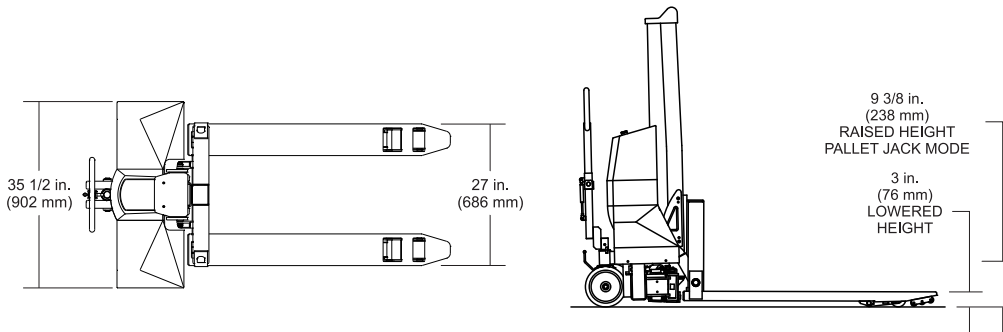

Working Harder To Make Your Job Easier

UniLift

Model	Pallet Jack Mode Capacity	High Lift Mode Capacity 20" Load Center	High Lift Mode Capacity 24" Load Center	Approximate Shipping Weight
UNI-20	2,000 lbs.	2,000 lbs.	1,700 lbs.	750 lbs.

UNI-20 (pallet jack mode)

UNI-20 (high lift mode)

UniLift™ Options

- Outrigger Load Wheels
- Hand Controller
- Carriage Maintenance Kit

Hand Control

Outrigger Load Wheels

Standard Features

- Can be used with standard GMA pallets, 48" x 40" CHEP pallets and/or skids
- Dual-purpose product allows for both transport and load lifting
- Handles and steers like a standard pallet jack
- Lifting fork height up to 36"
- Lift cap. up to 2000# (see chart)
- Multi-roller fork entry system for easy pallet entry and exit
- Foot brake on steering wheels
- On-board, automatic battery charger
- Efficient 24 VDC battery system powers lift operation
- Electro-mechanical outrigger actuation with position sensors
- Electronic operator console with "raise and lower" buttons, dual function key /battery disconnect switch, outrigger position LED's, charger status and battery condition LED's
- 8" diameter polyurethane steering wheels
- 3" diameter polyurethane load wheels
- Durable powder coated finish