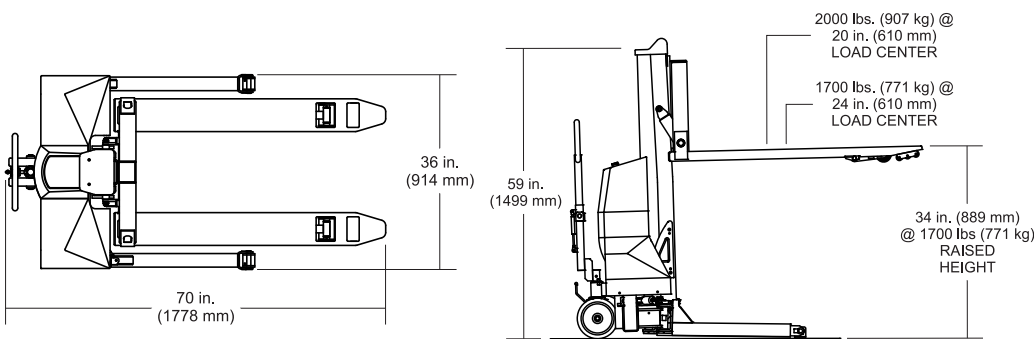

Working Harder To Make Your Job Easier

UniLift

Model	Pallet Jack Mode Capacity	High Lift Mode Capacity 20" Load Center	High Lift Mode Capacity 24" Load Center	Approximate Shipping Weight
UNI-20	2,000 lbs.	2,000 lbs.	1,700 lbs.	750 lbs.

UNI-20 (pallet jack mode)

UNI-20 (high lift mode)

UniLift™ Options

- Outrigger Load Wheels
- Hand Controller
- Carriage Maintenance Kit

Hand Control

Outrigger Load Wheels

Standard Features

- Can be used with standard GMA pallets, 48" x 40" CHEP pallets and/or skids
- Dual-purpose product allows for both transport and load lifting
- Handles and steers like a standard pallet jack
- Lifting fork height up to 36"
- Lift cap. up to 2000# (see chart)
- Multi-roller fork entry system for easy pallet entry and exit
- Foot brake on steering wheels
- On-board, automatic battery charger
- Efficient 24 VDC battery system powers lift operation
- Electro-mechanical outrigger actuation with position sensors
- Electronic operator console with "raise and lower" buttons, dual function key /battery disconnect switch, outrigger position LED's, charger status and battery condition LED's
- 8" diameter polyurethane steering wheels
- 3" diameter polyurethane load wheels
- Durable powder coated finish